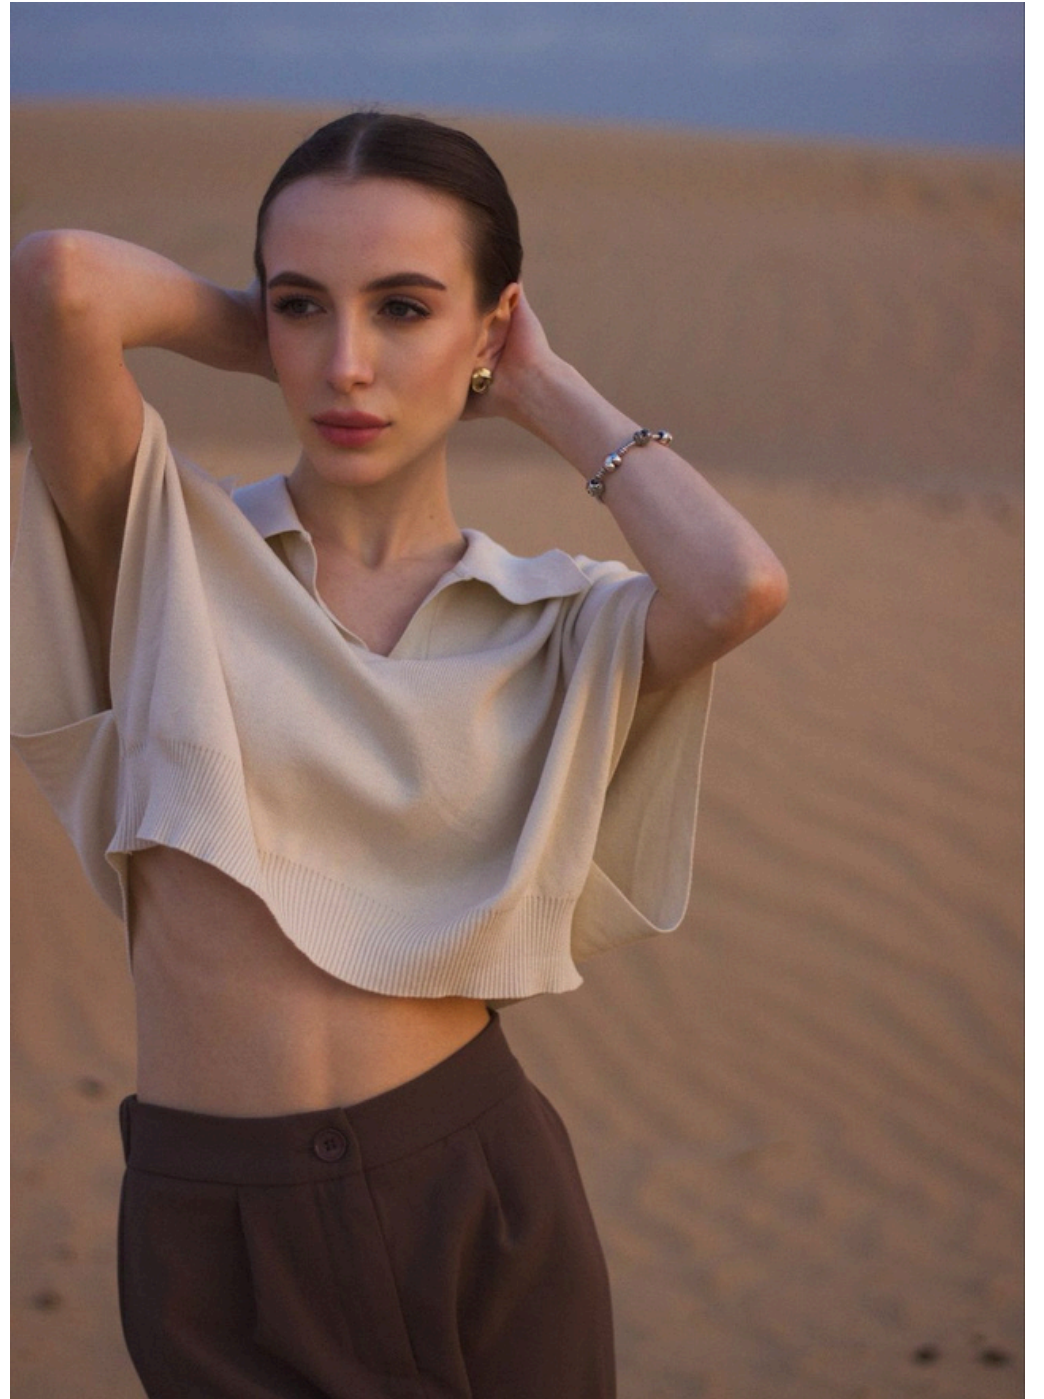

PRISTINE
MODELING AND EVENTS

info@pristine-models.com
[+971 58 558 7096](tel:+971585587096)