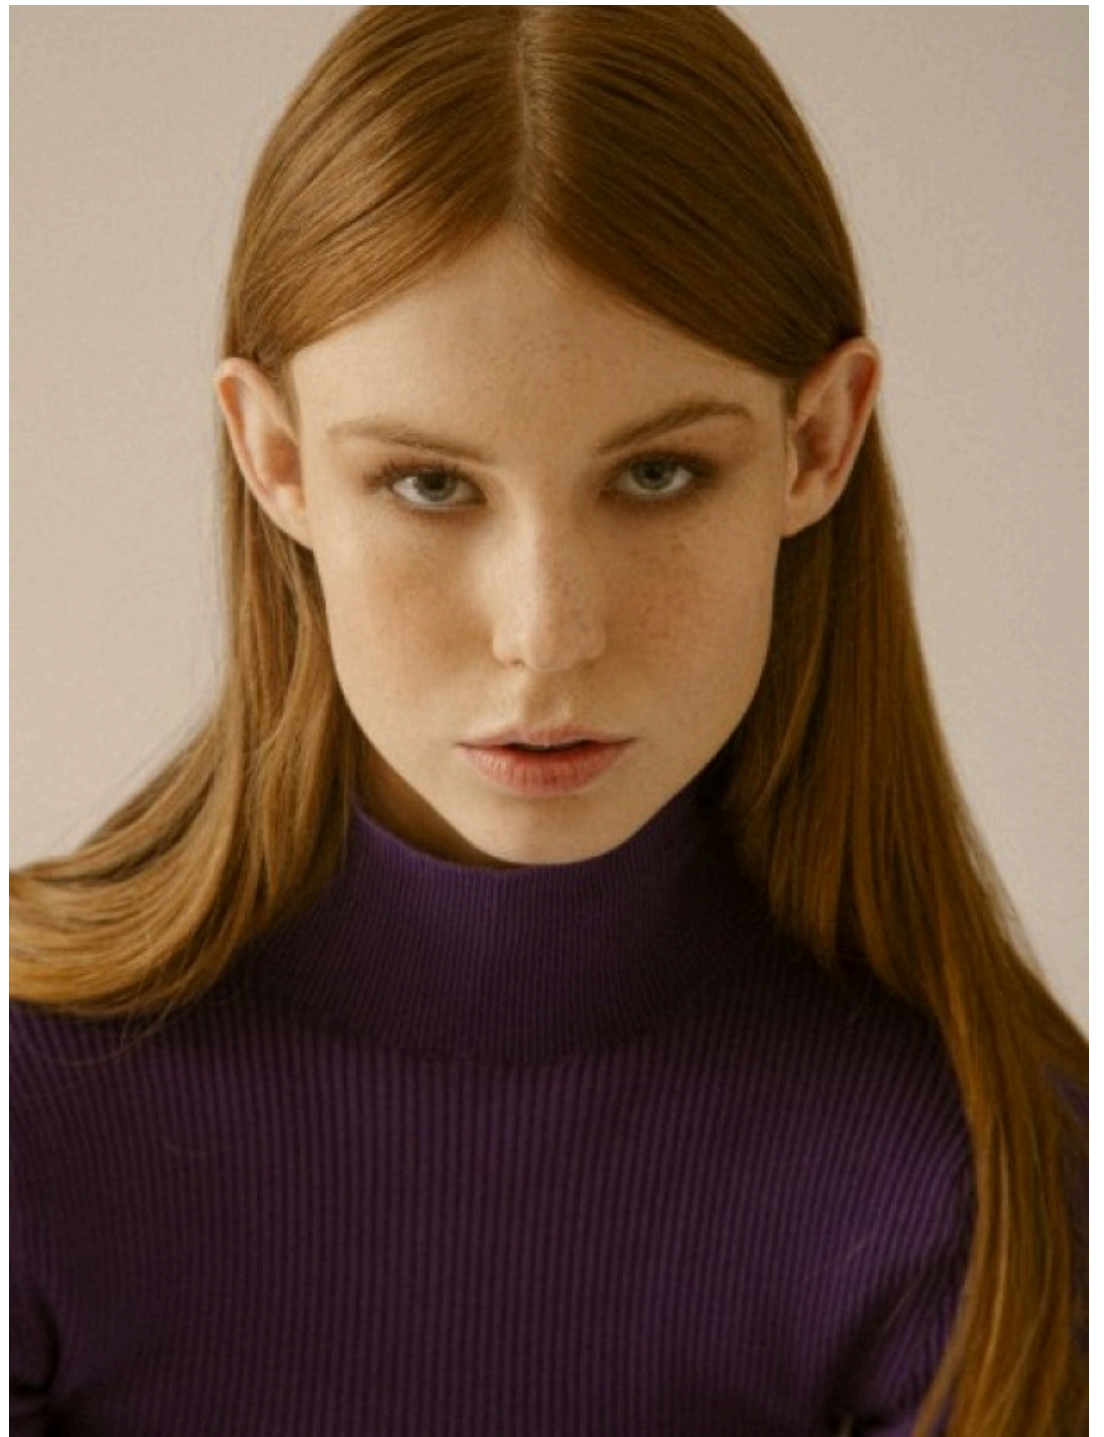

PRISTINE

MODELING AND EVENTS

info@pristine-models.com

[+971 58 558 7096](tel:+971585587096)