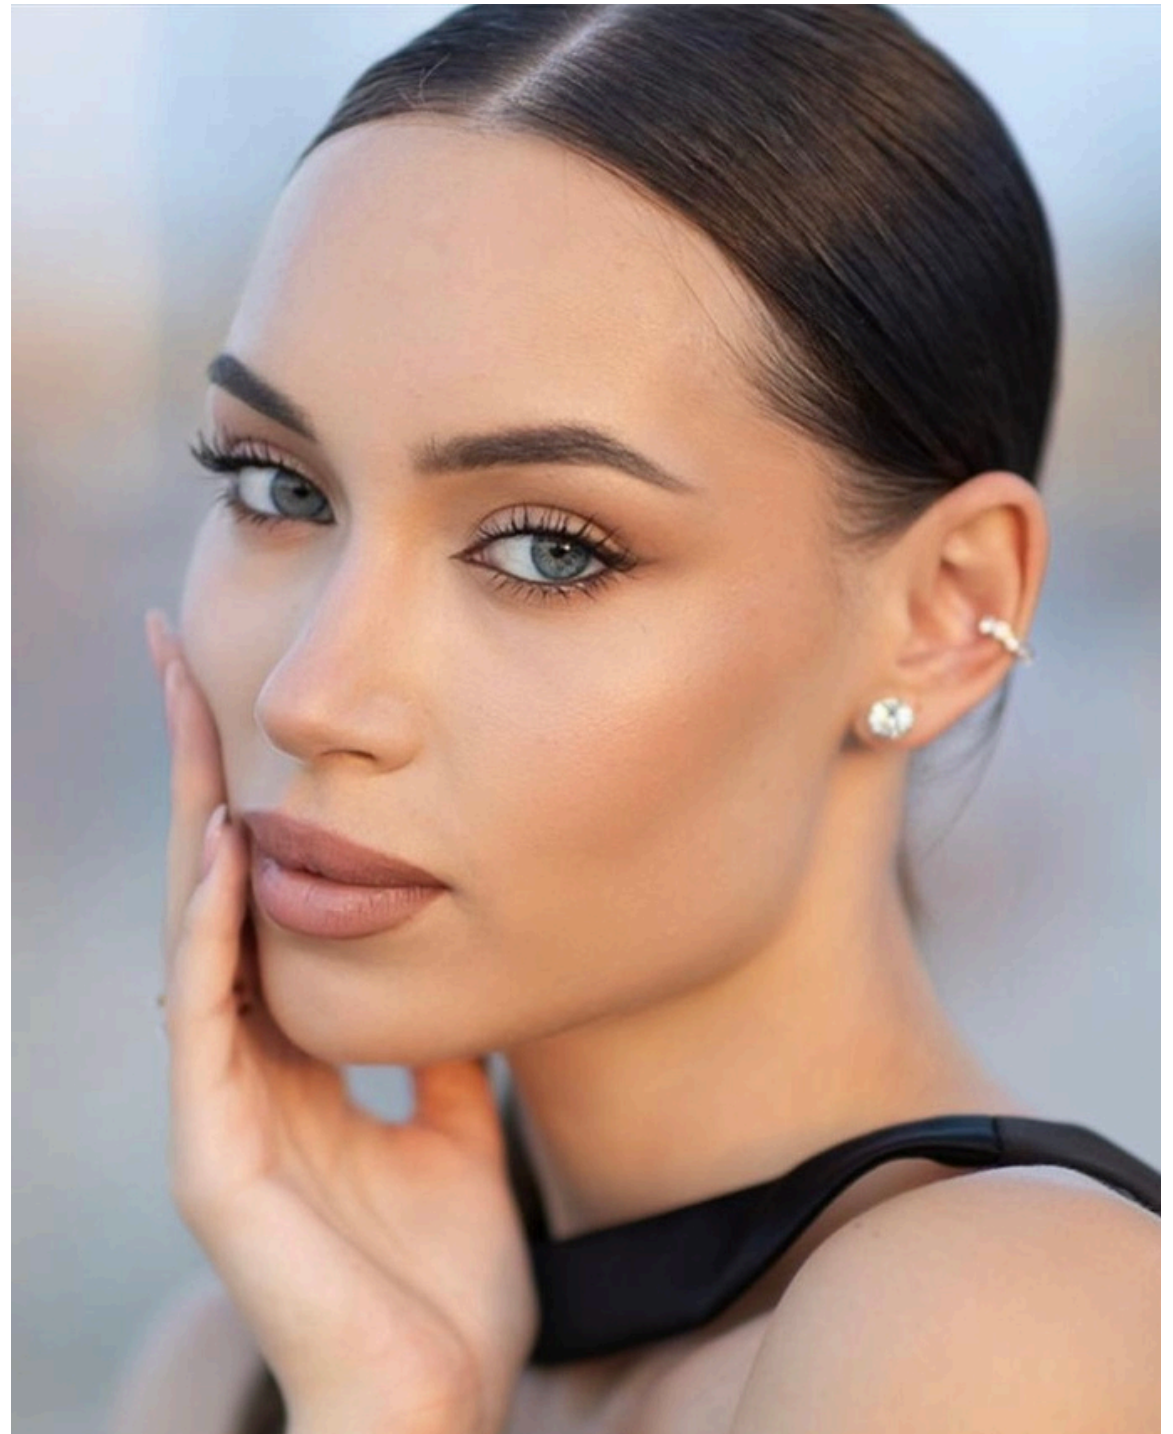

Kristina T

Height	173 cm
Chest	80 cm
Waist	65 cm
Hip	90 cm
Dress	S
Shoe	38
Eyes	Blue
Hair	Brown

PRISTINE
MODELING AND EVENTS

info@pristine-models.com

[+971 58 558 7096](tel:+971585587096)

PRISTINE

MODELING AND EVENTS