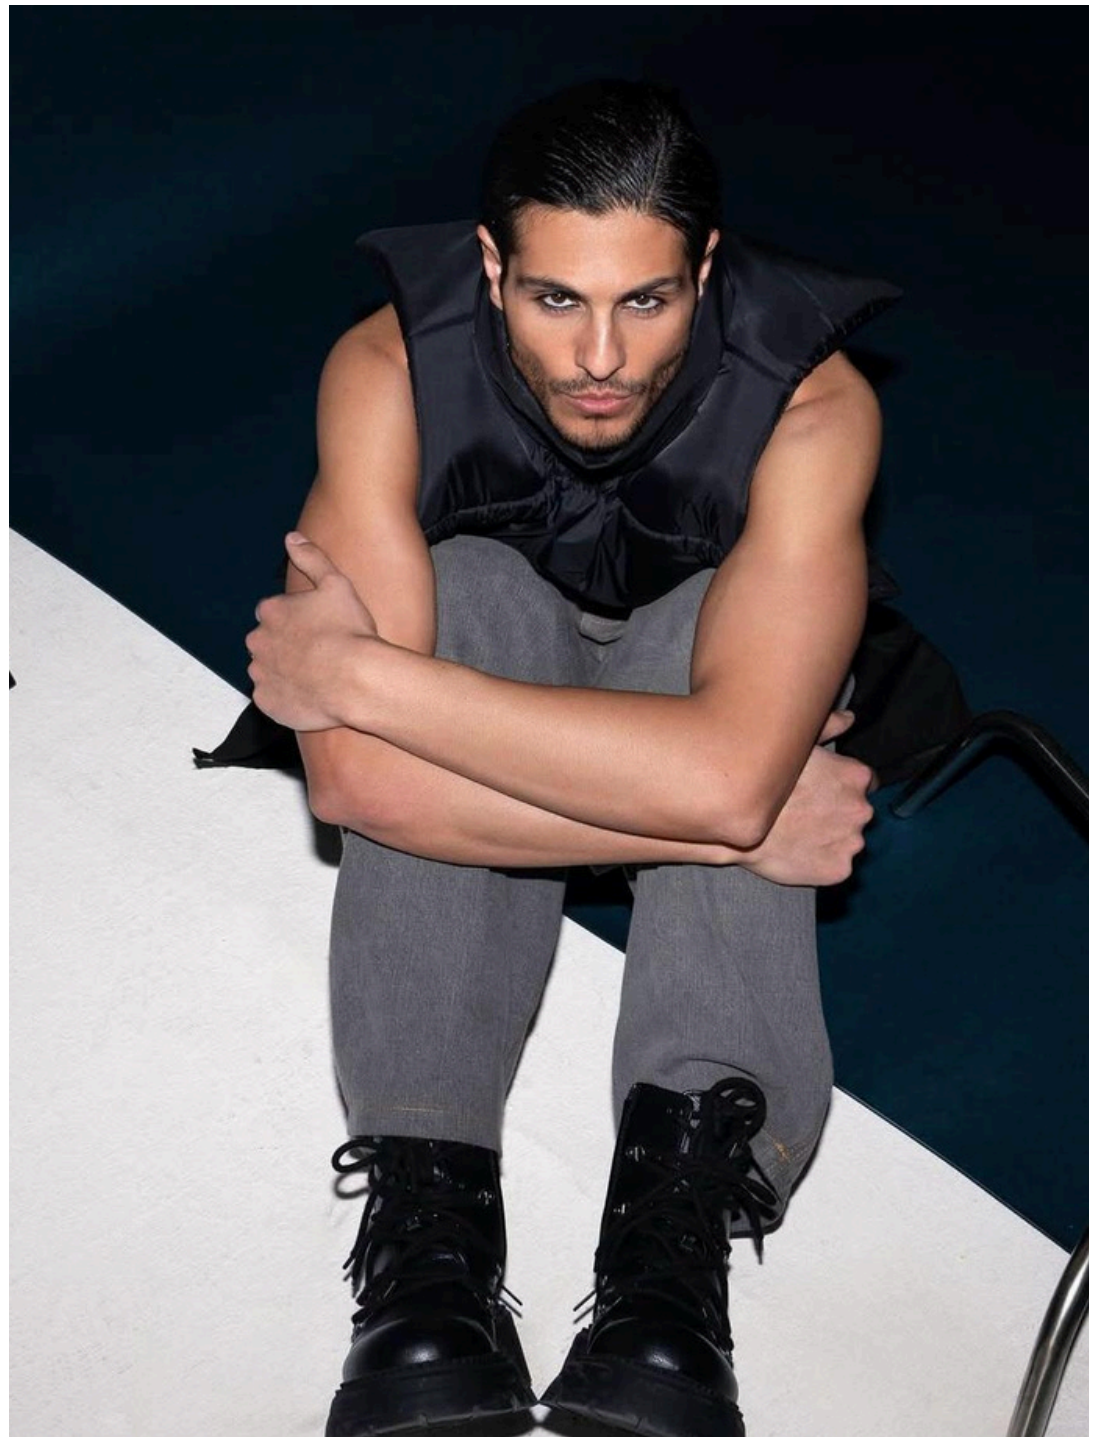

PRISTINE

MODELING AND EVENTS

info@pristine-models.com

[+971 58 558 7096](tel:+971585587096)