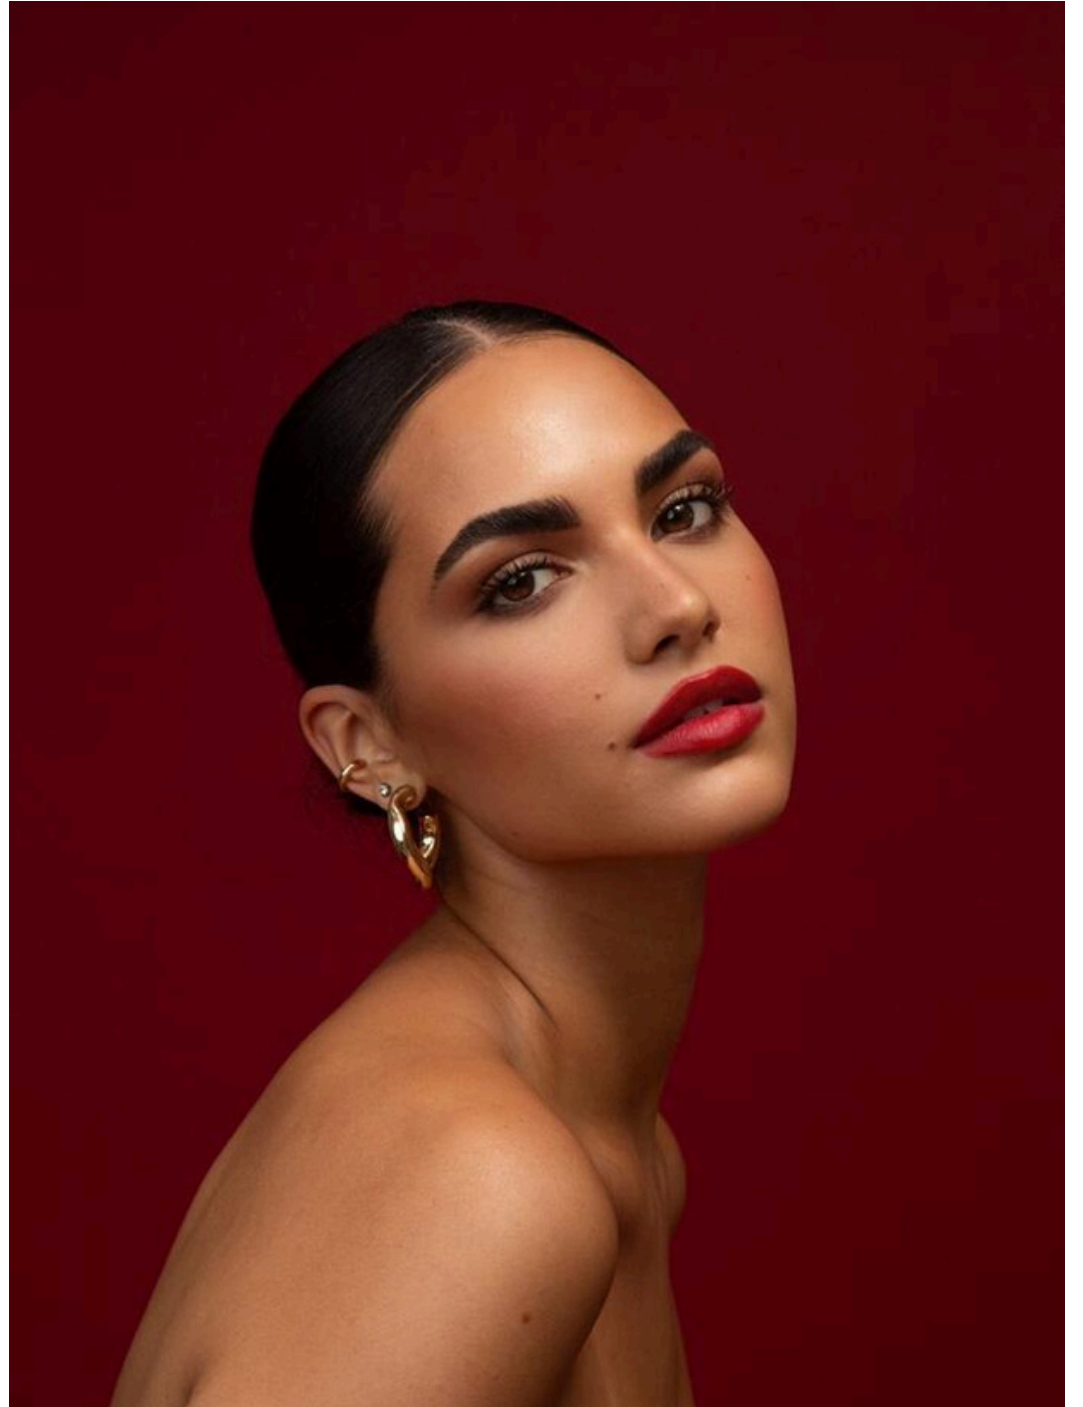

PRISTINE
MODELING AND EVENTS