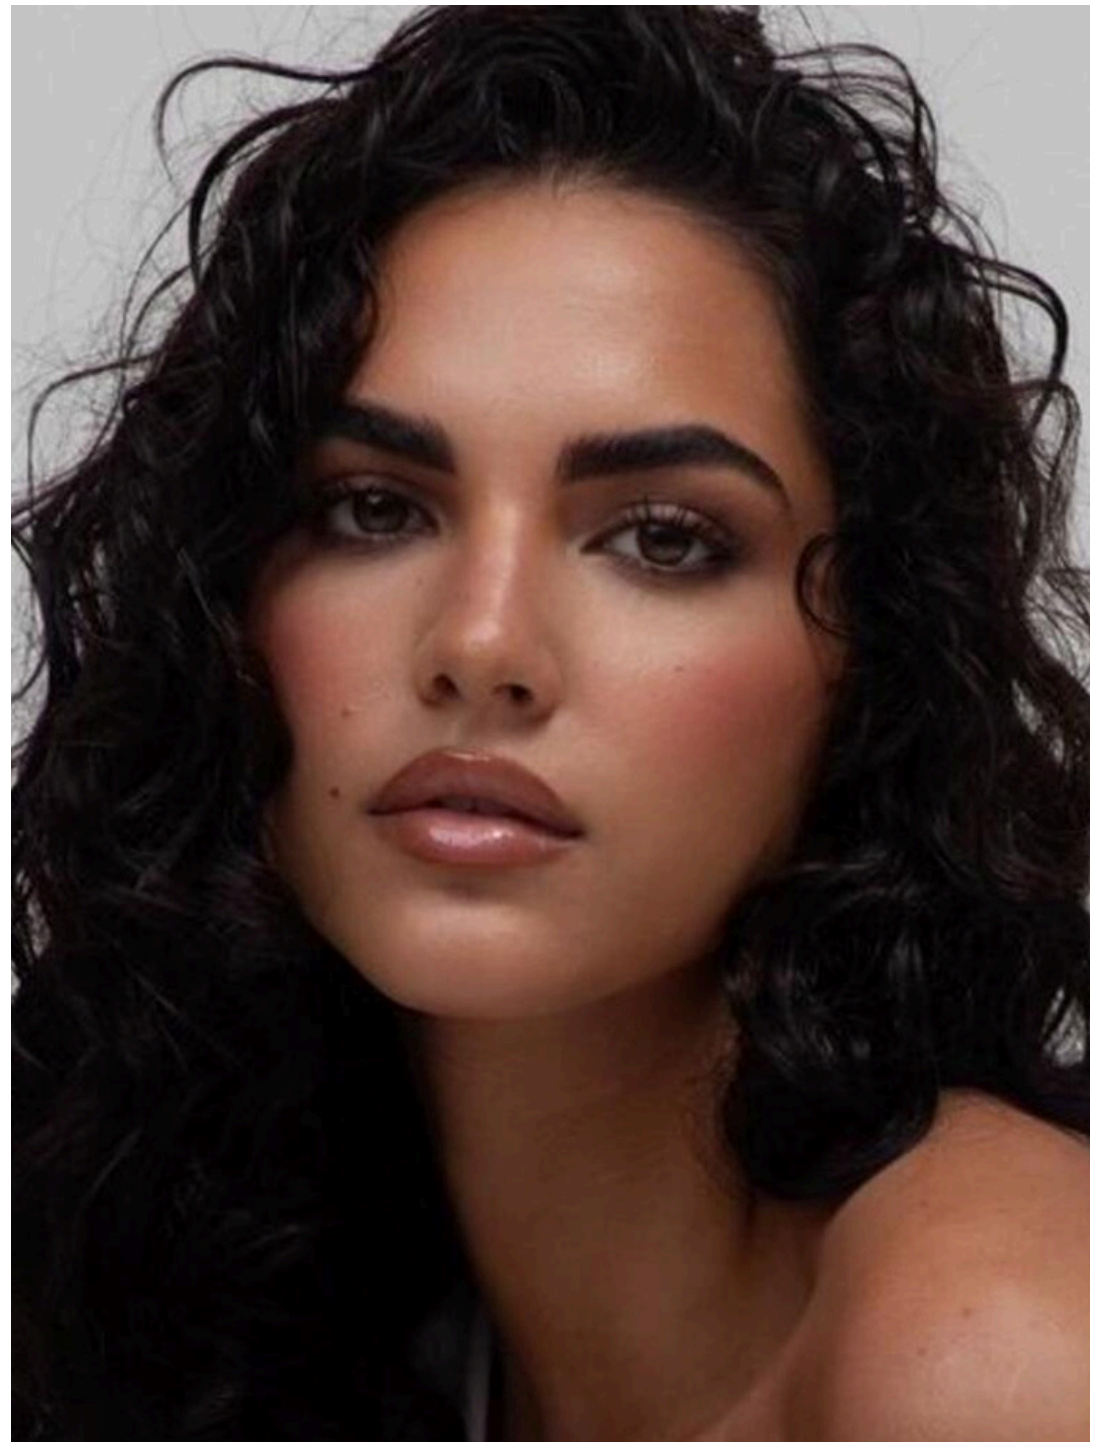

Sophia F

Height: 172cm

Chest: 87cm

Waist: 69cm

Hips: 89cm

Shoes: 40

Dress: S

Eyes: Brown

Hair: Brown

PRISTINE info@pristine-models.com
+971 58 558 7096

MODELING AND EVENTS