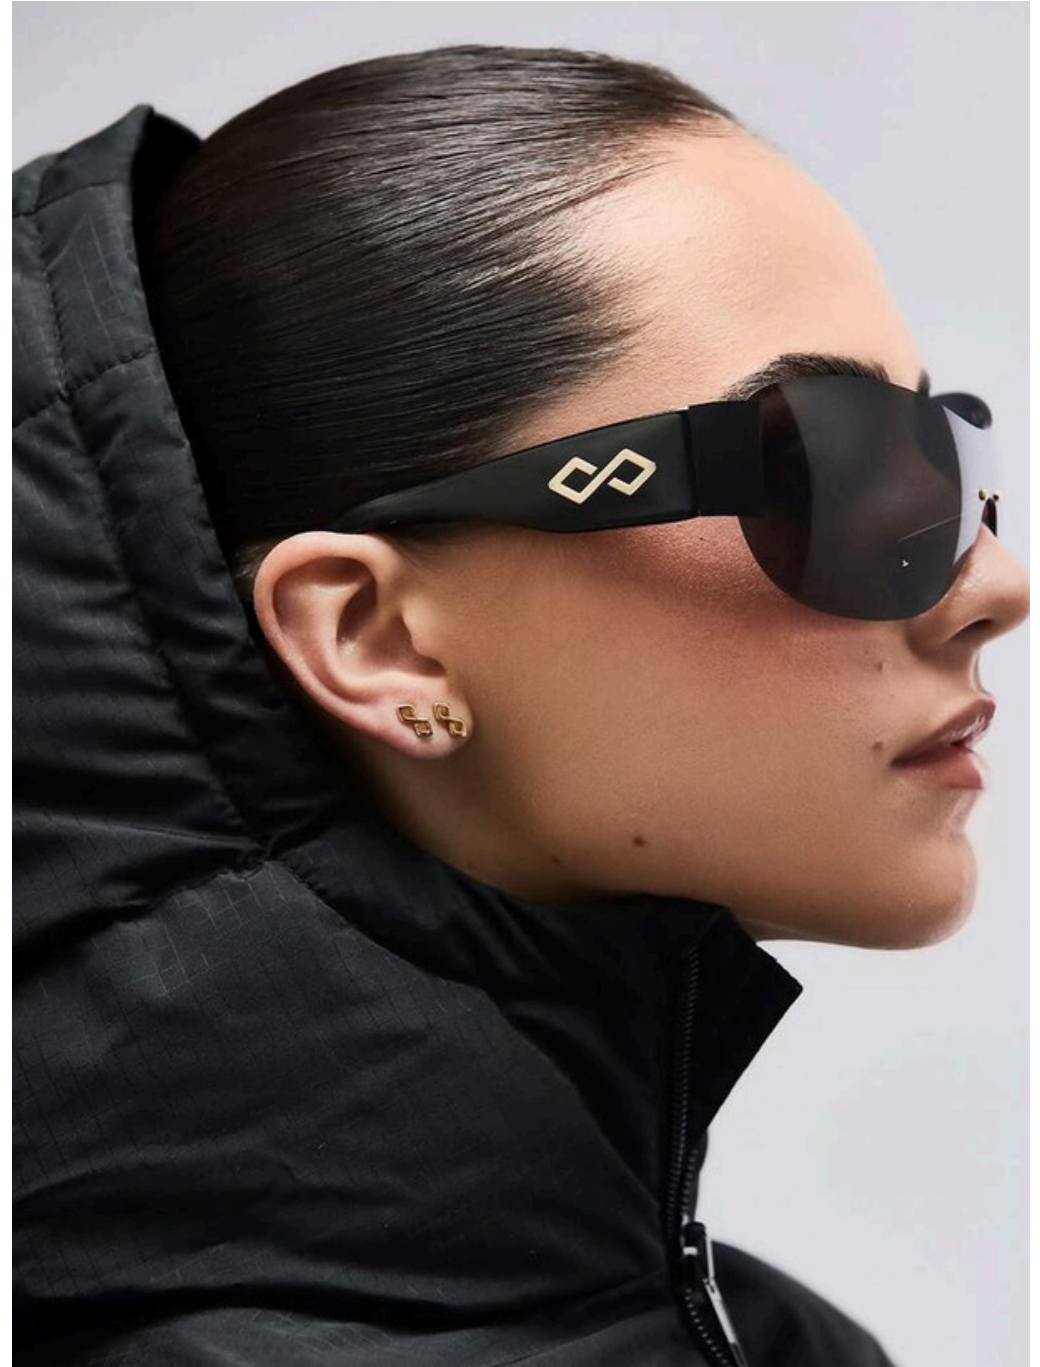

PRISTINE
MODELING AND EVENTS