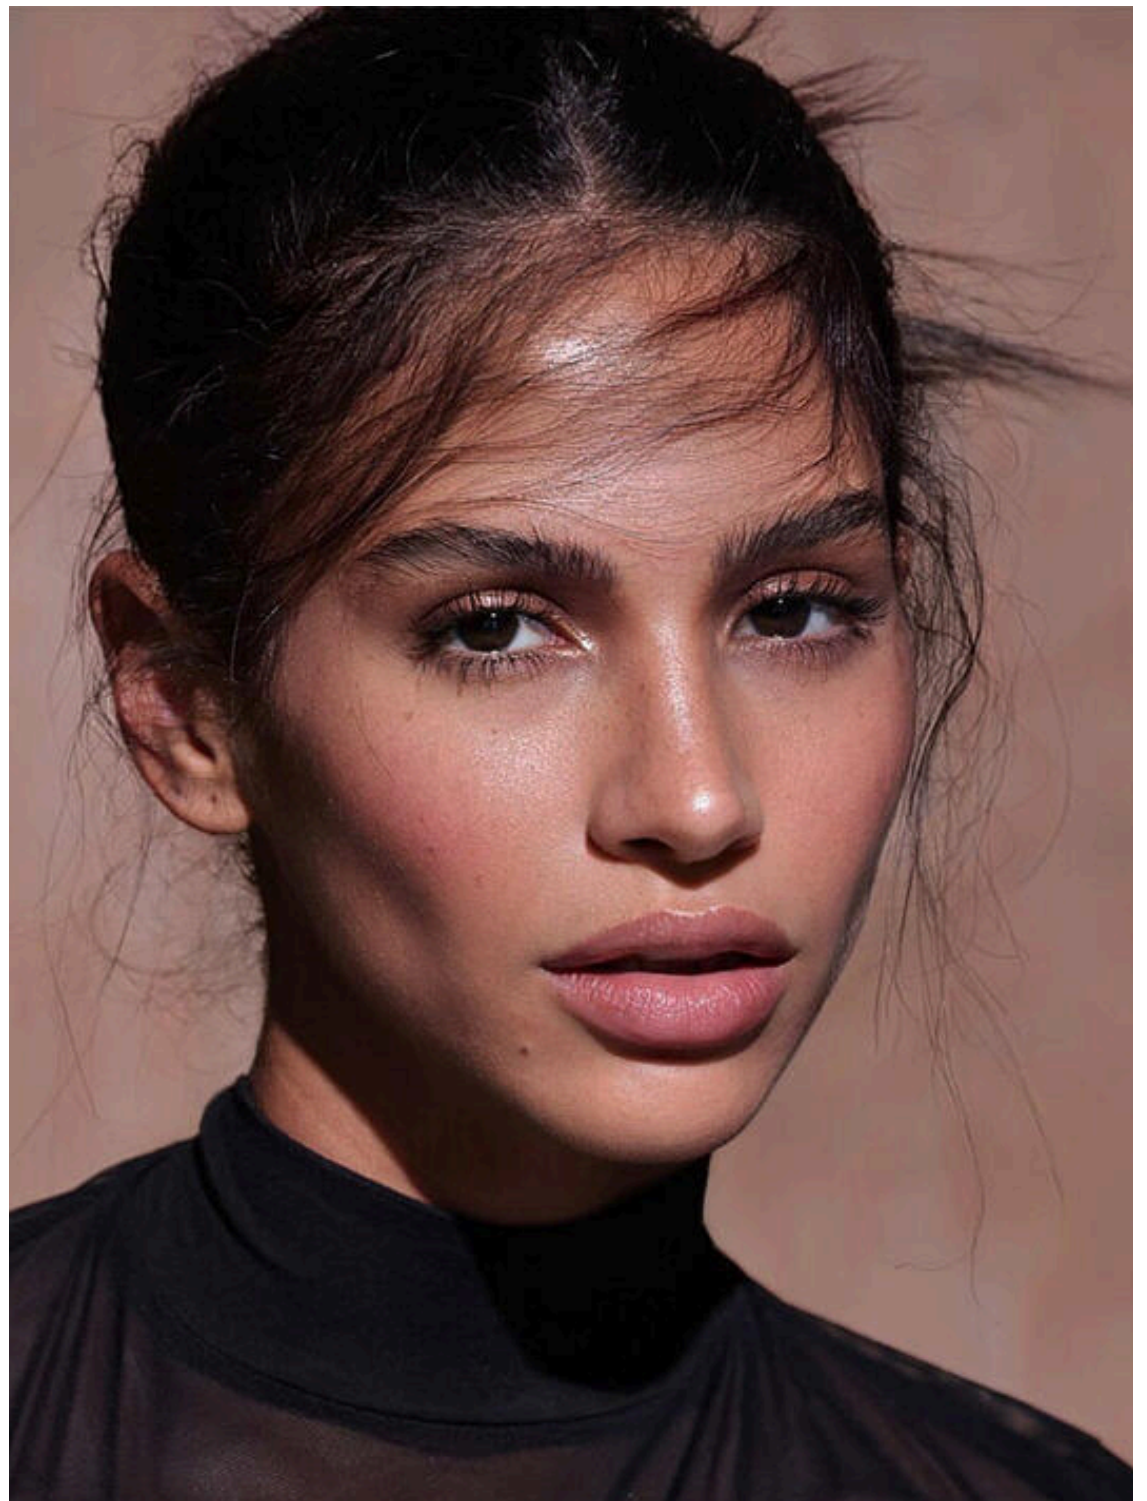

Thalya

Height: 178cm

Chest: 83cm

Waist: 65cm

Hips: 92cm

Shoes: 40

Dress: S/M

Eyes: Dark Brown

Hair: Dark Brown

PRISTINE

MODELING AND EVENTS

info@pristine-models.com

[+971 58 558 7096](tel:+971585587096)