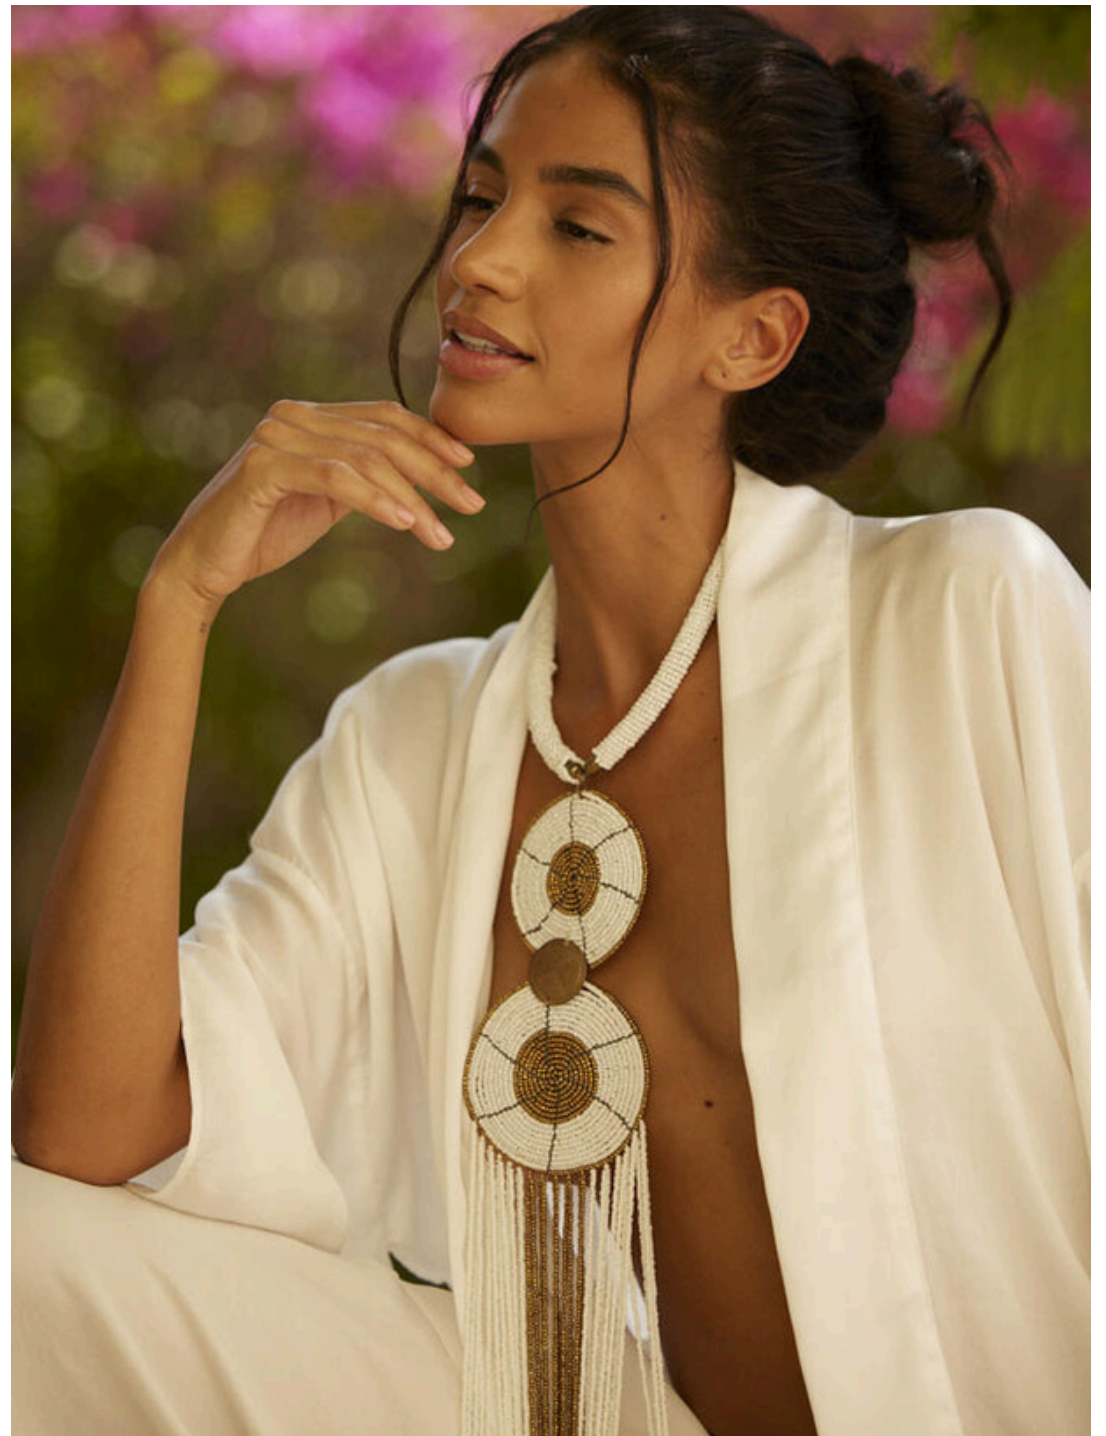

PRISTINE

MODELING AND EVENTS

info@pristine-models.com

[+971 58 558 7096](tel:+971585587096)