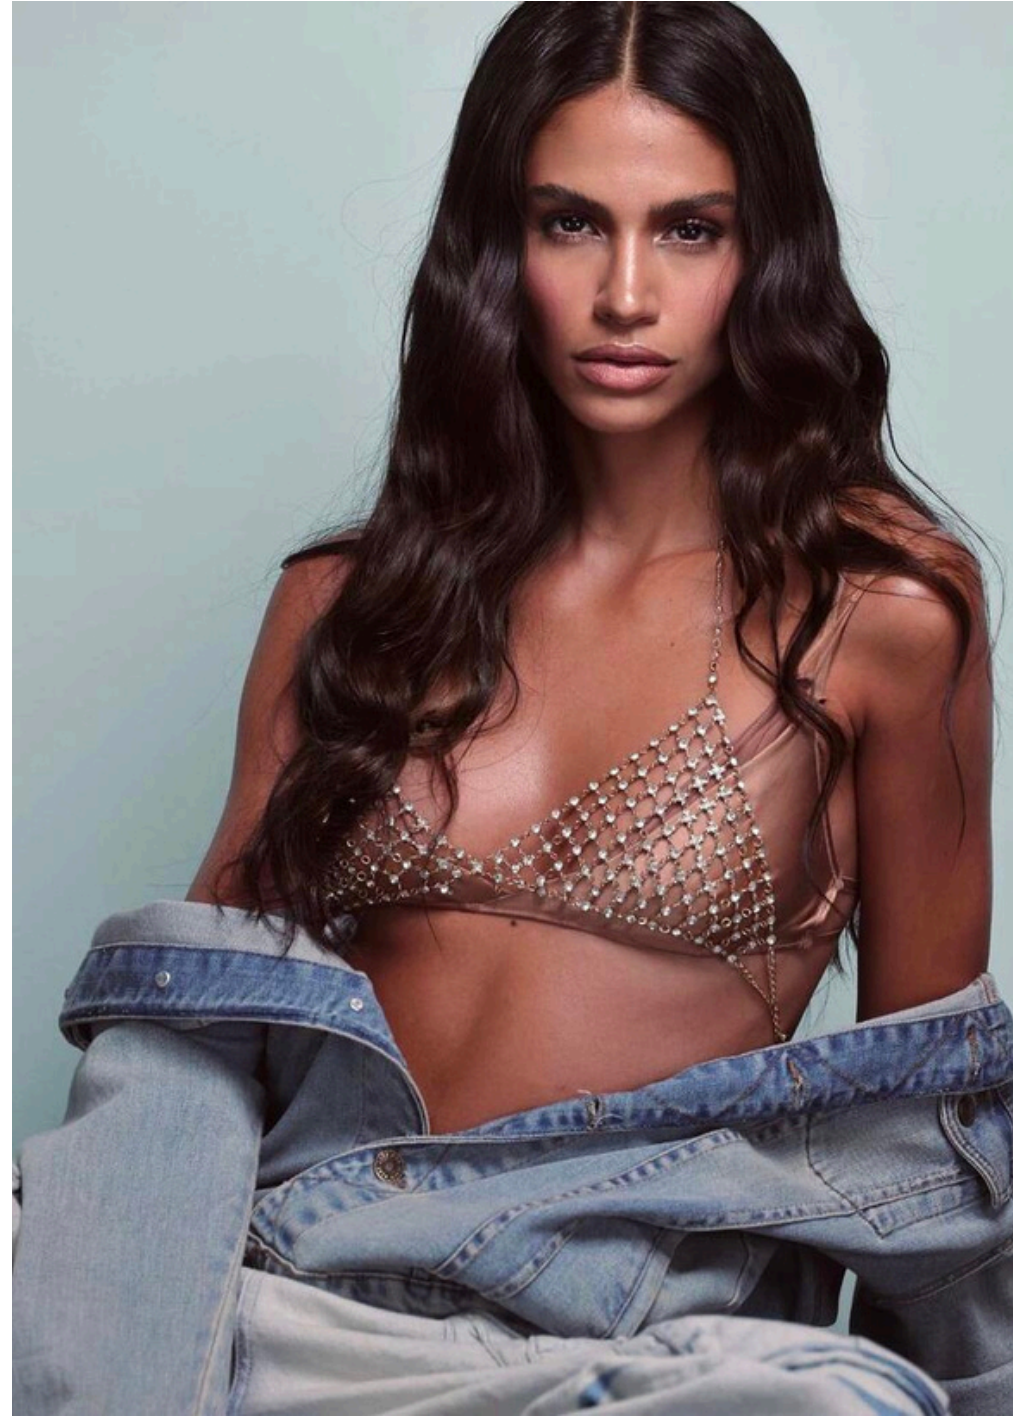

PRISTINE
MODELING AND EVENTS

info@pristine-models.com
[+971 58 558 7096](tel:+971585587096)