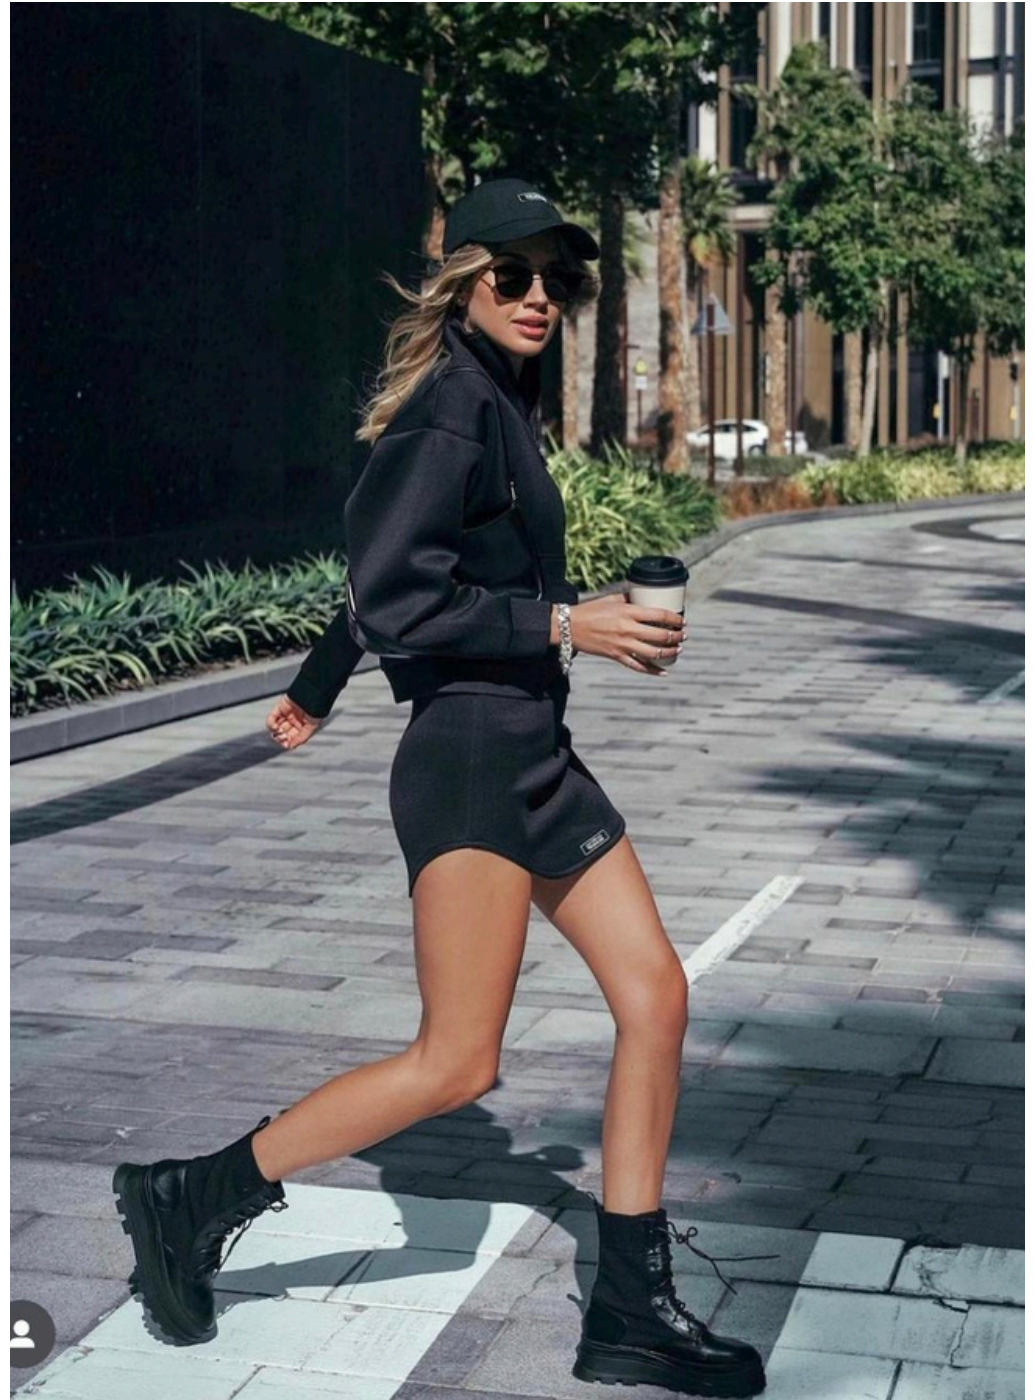

PRISTINE
MODELING AND EVENTS

info@pristine-models.com
[+971 58 558 7096](tel:+971585587096)