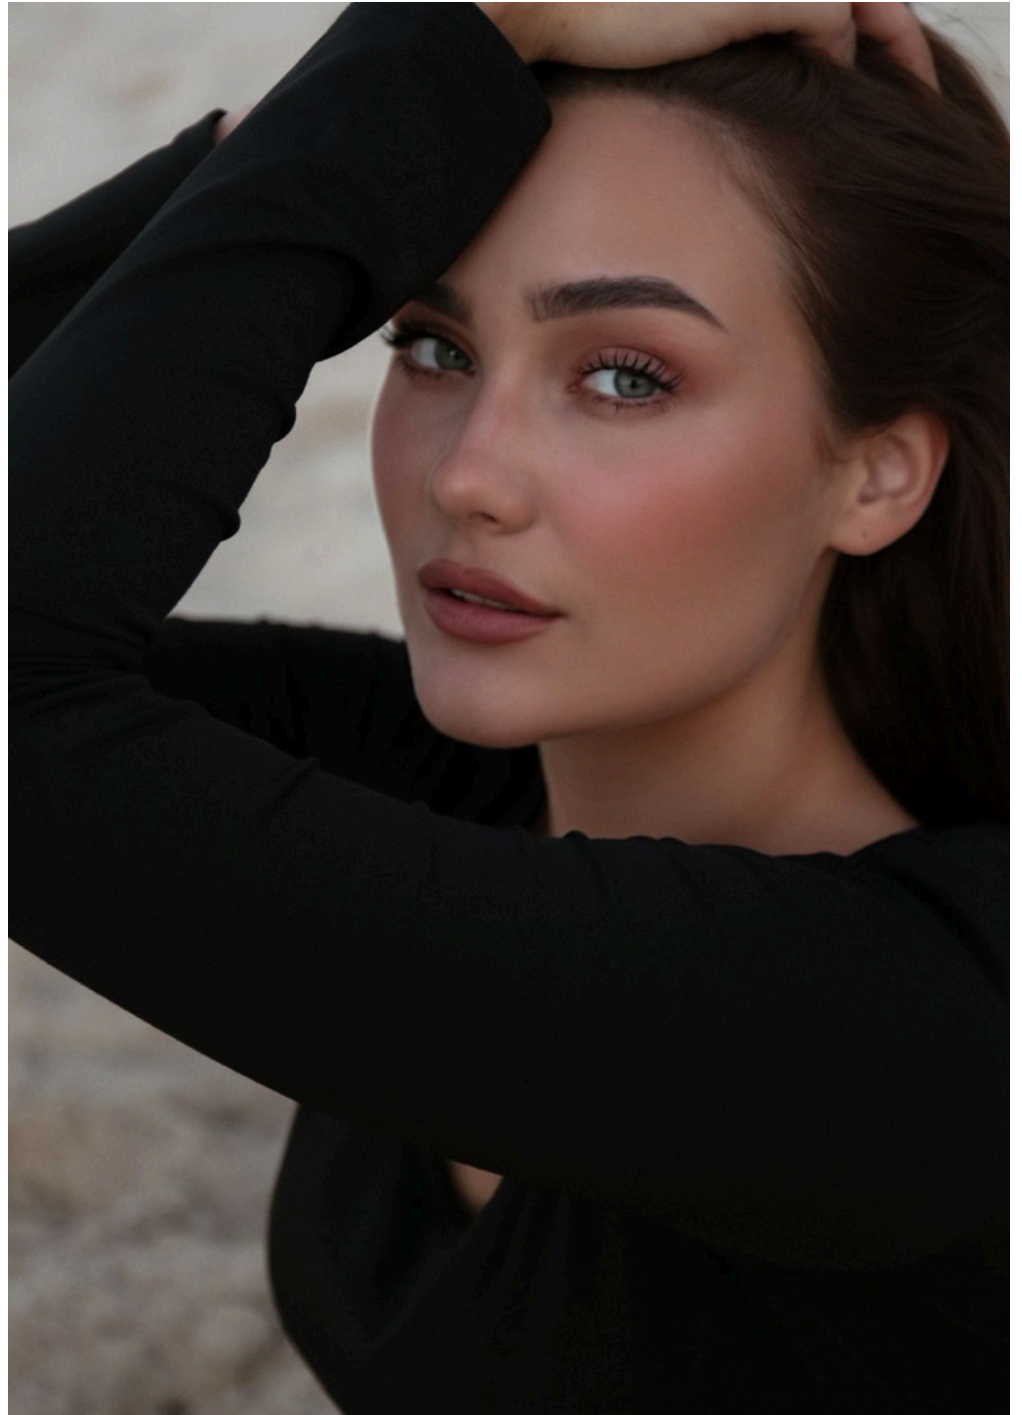

PRISTINE
MODELING AND EVENTS

info@pristine-models.com
[+971 58 558 7096](tel:+971585587096)