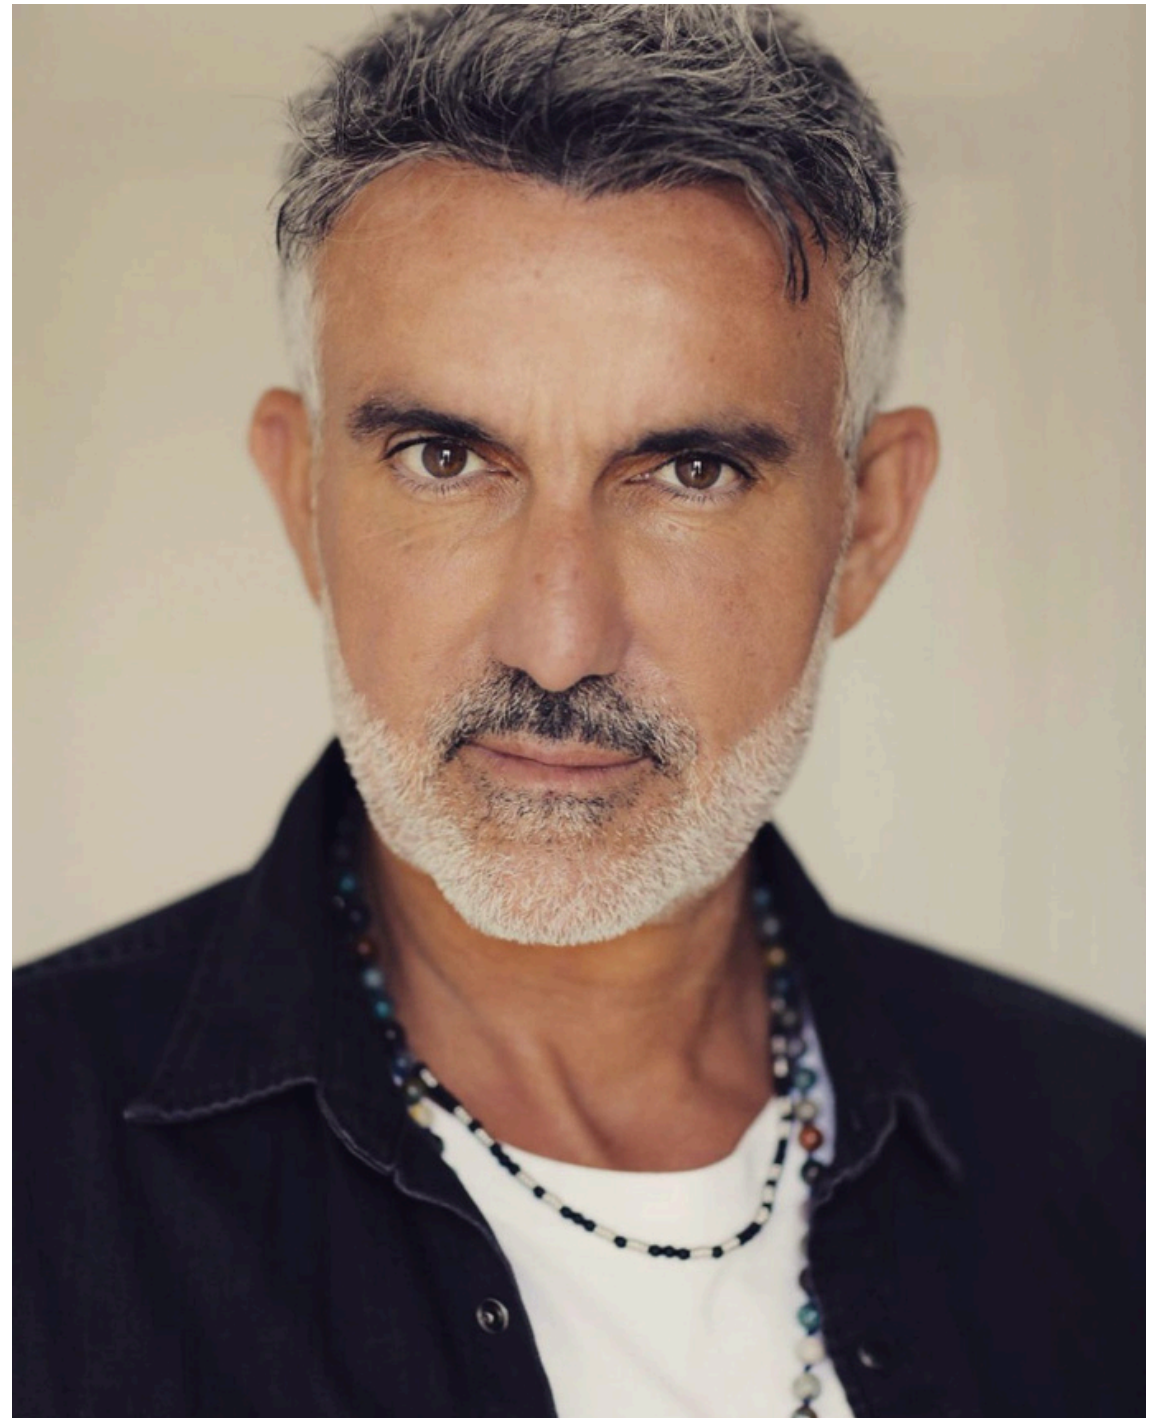

Michael

Height: 182cm

Chest: 93cm

Waist: 84cm

Hips: 70cm

Shoes: 45

Dress: M

Eyes: Brown

Hair: Silver

PRISTINE

MODELING AND EVENTS

info@pristine-models.com

[+971 58 558 7096](tel:+971585587096)

PRISTINE
MODELING AND EVENTS

info@pristine-models.com
[+971 58 558 7096](tel:+971585587096)

PRISTINE
MODELING AND EVENTS