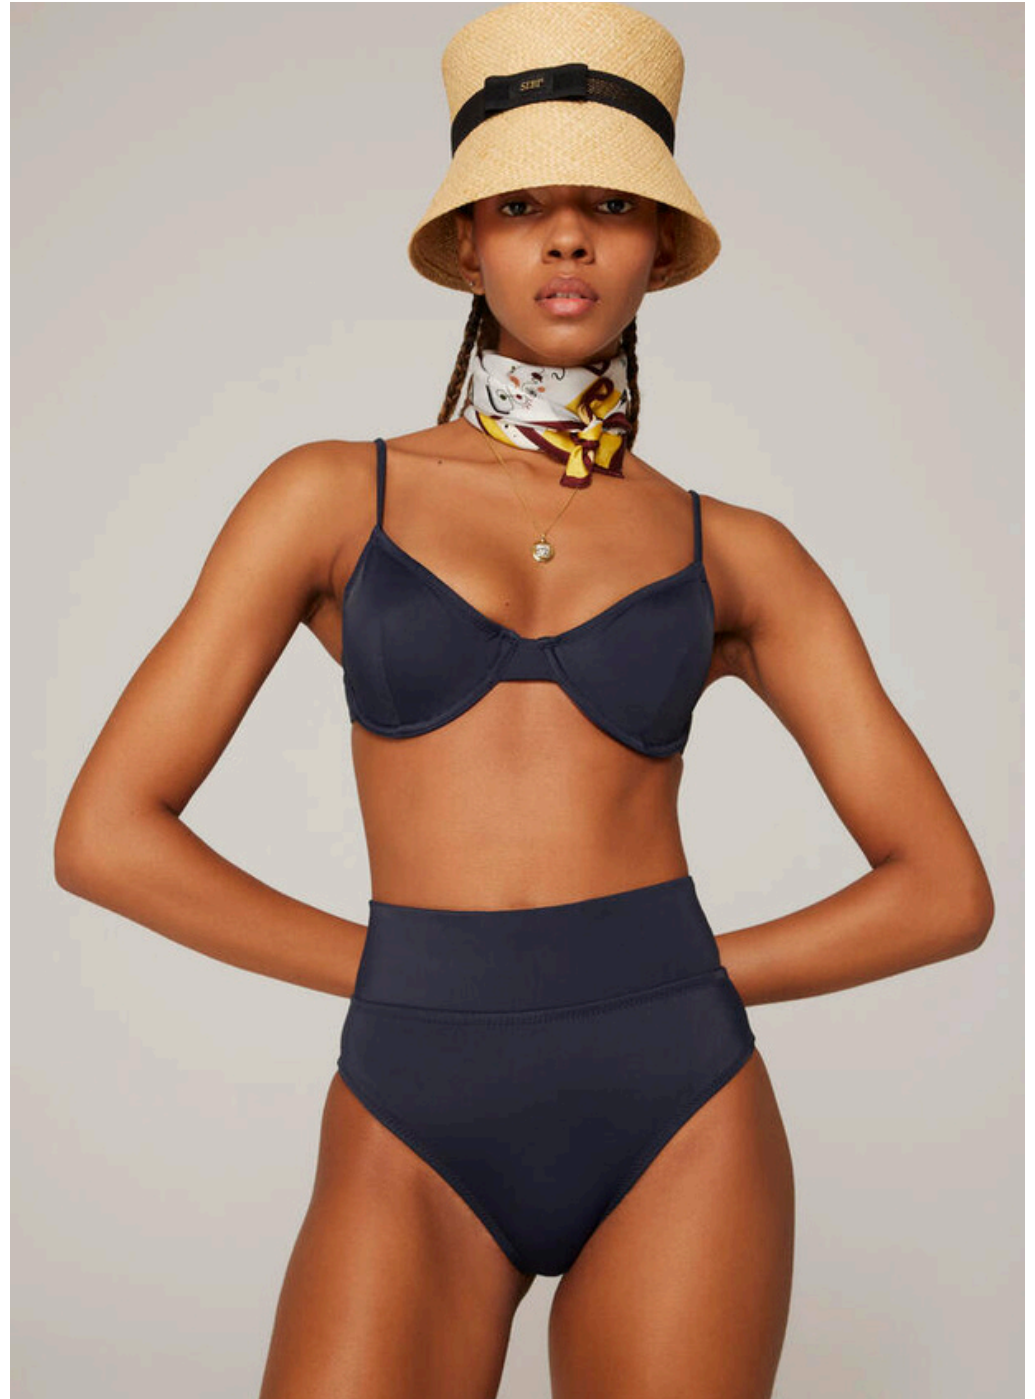

PRISTINE
MODELING AND EVENTS

info@pristine-models.com
[+971 58 558 7096](tel:+971585587096)