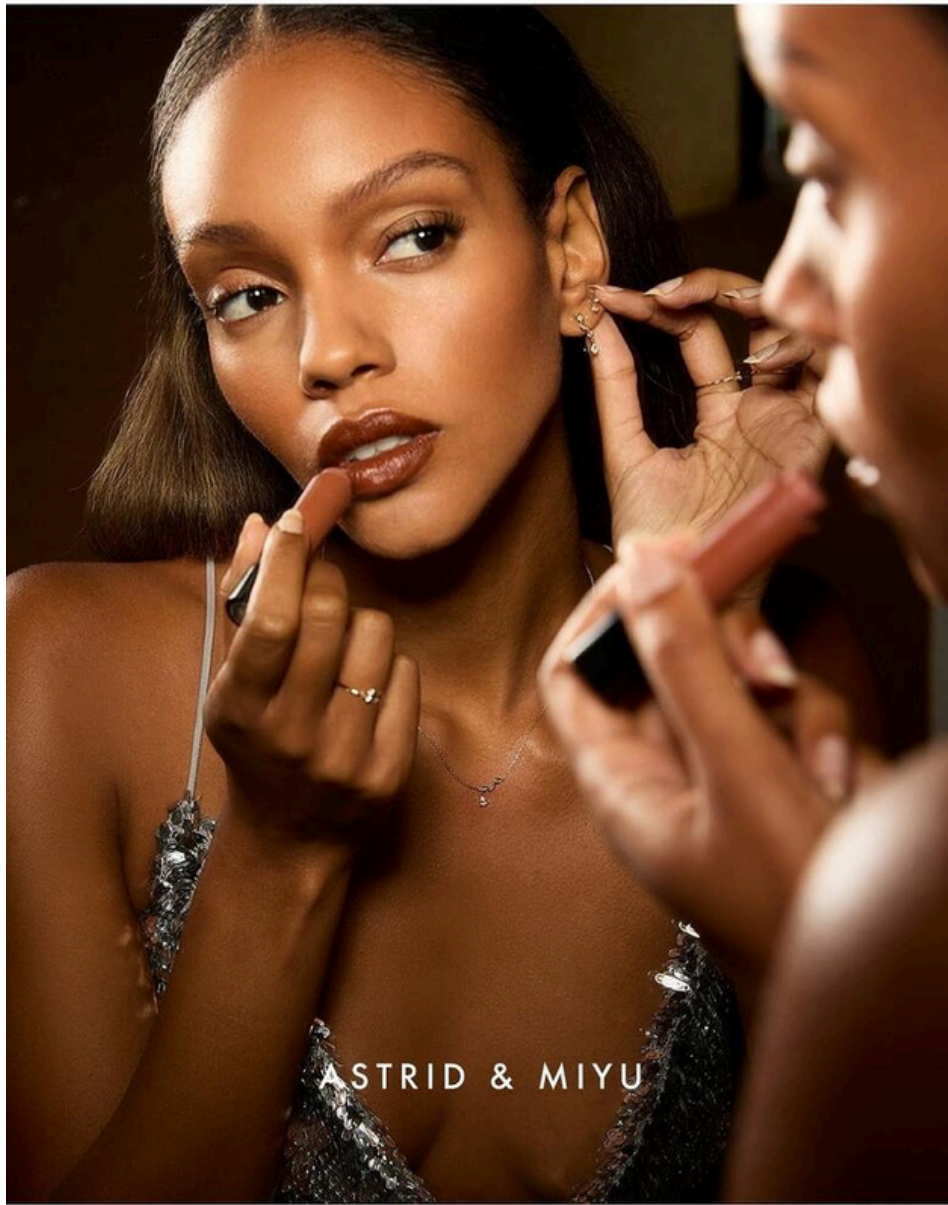

ASTRID & MIYU

PRISTINE

MODELING AND EVENTS

info@pristine-models.com

[+971 58 558 7096](tel:+971585587096)