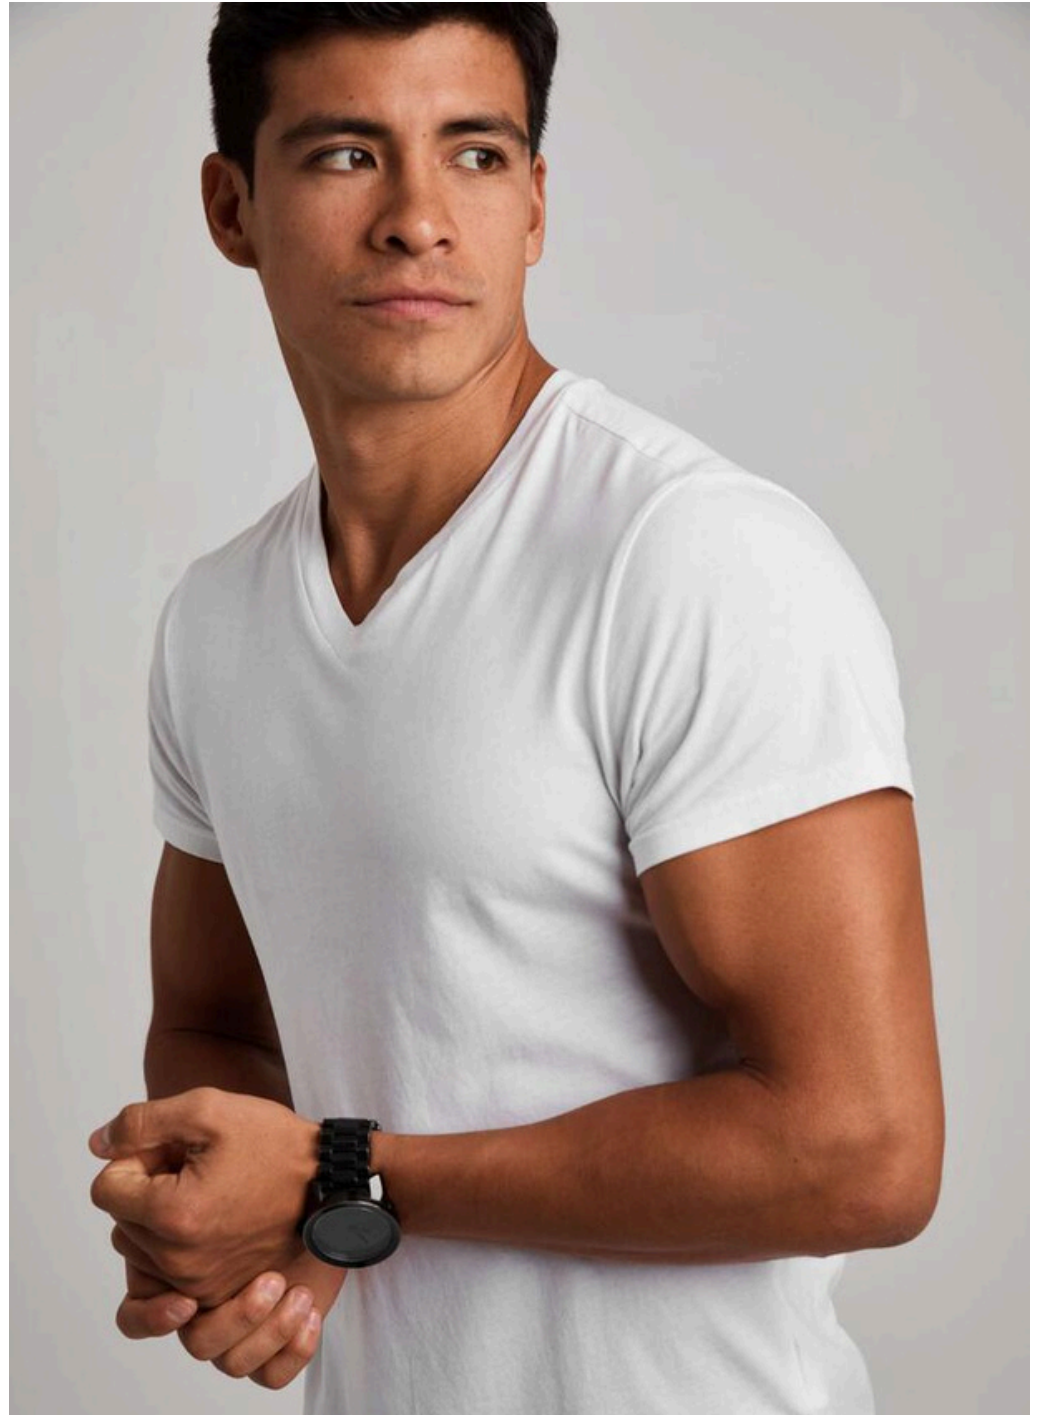

PRISTINE
MODELING AND EVENTS

info@pristine-models.com
[+971 58 558 7096](tel:+971585587096)