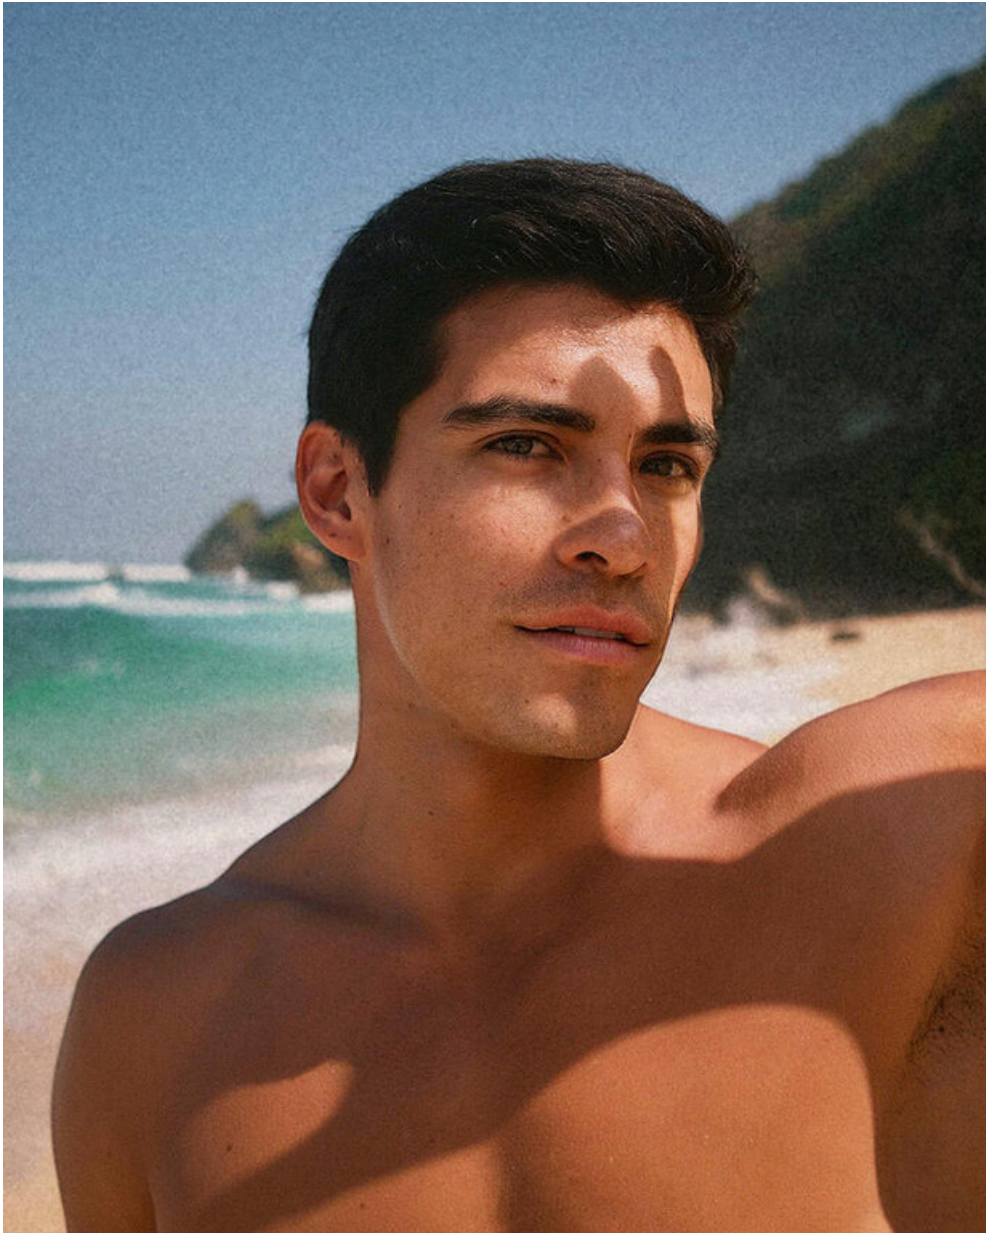

PRISTINE
MODELING AND EVENTS

info@pristine-models.com
[+971 58 558 7096](tel:+971585587096)