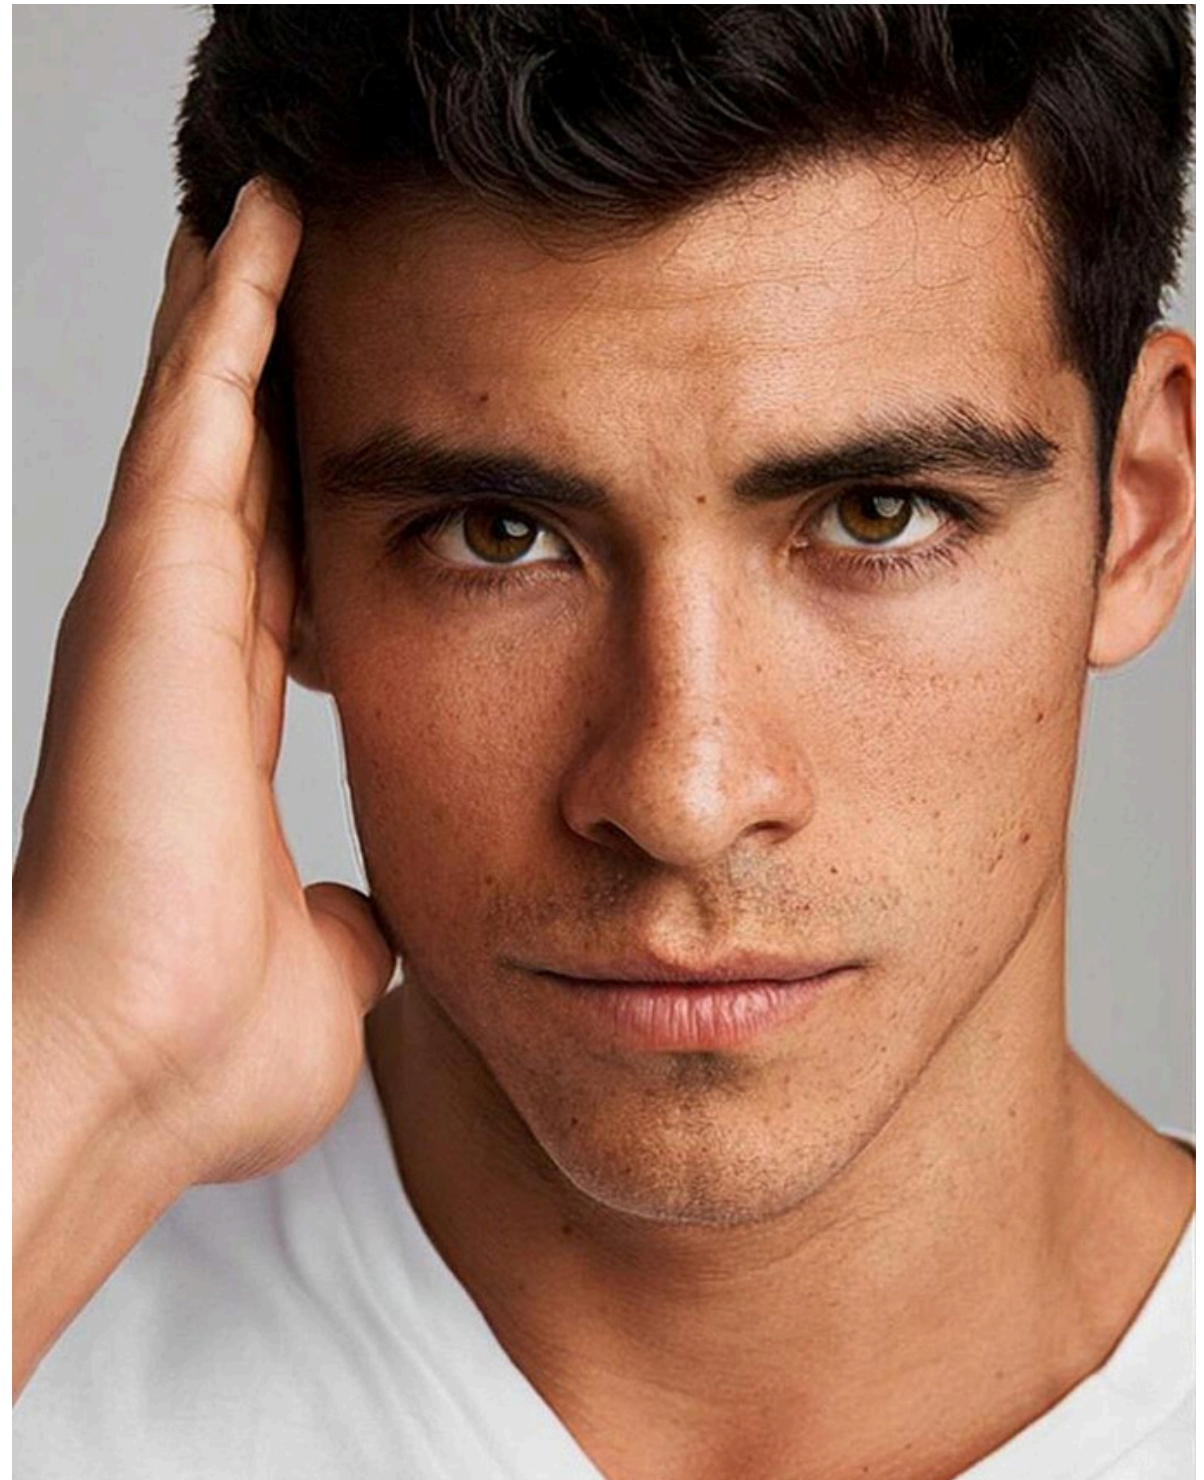

Rodrigo

Height: 180cm

Chest: 99cm

Waist: 79cm

Hips: 95cm

Shoes: 44

Dress: M

Eyes: Brown

Hair: Black

PRISTINE

MODELING AND EVENTS

info@pristine-models.com

[+971 58 558 7096](tel:+971585587096)