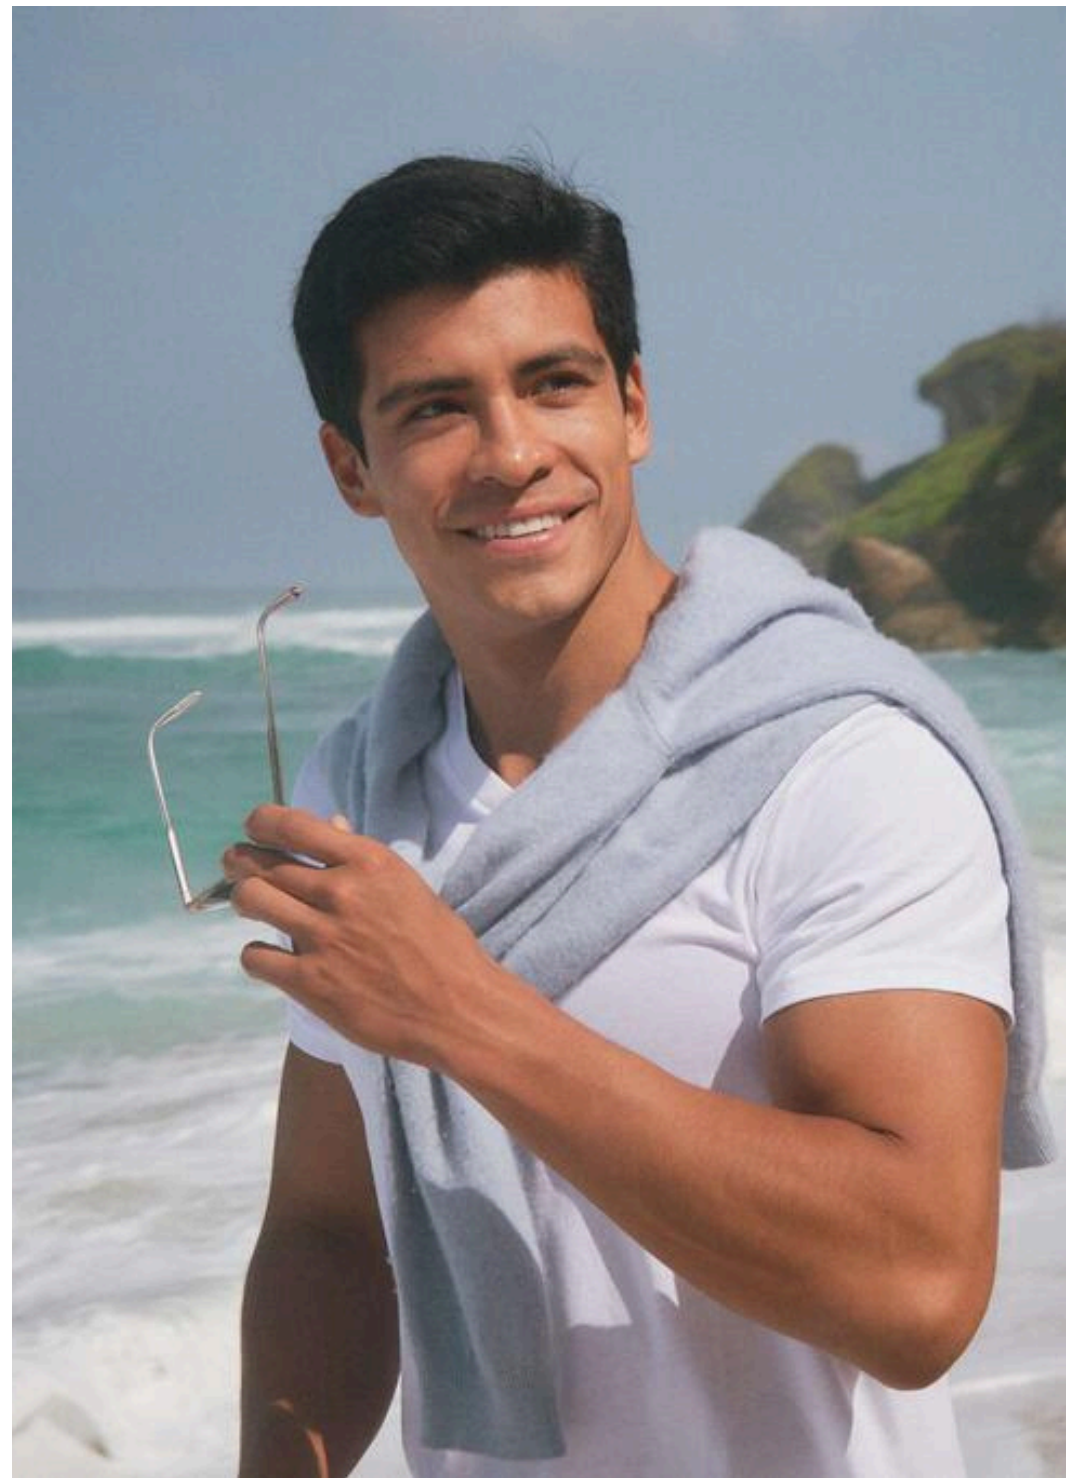

PRISTINE
MODELING AND EVENTS

info@pristine-models.com
[+971 58 558 7096](tel:+971585587096)