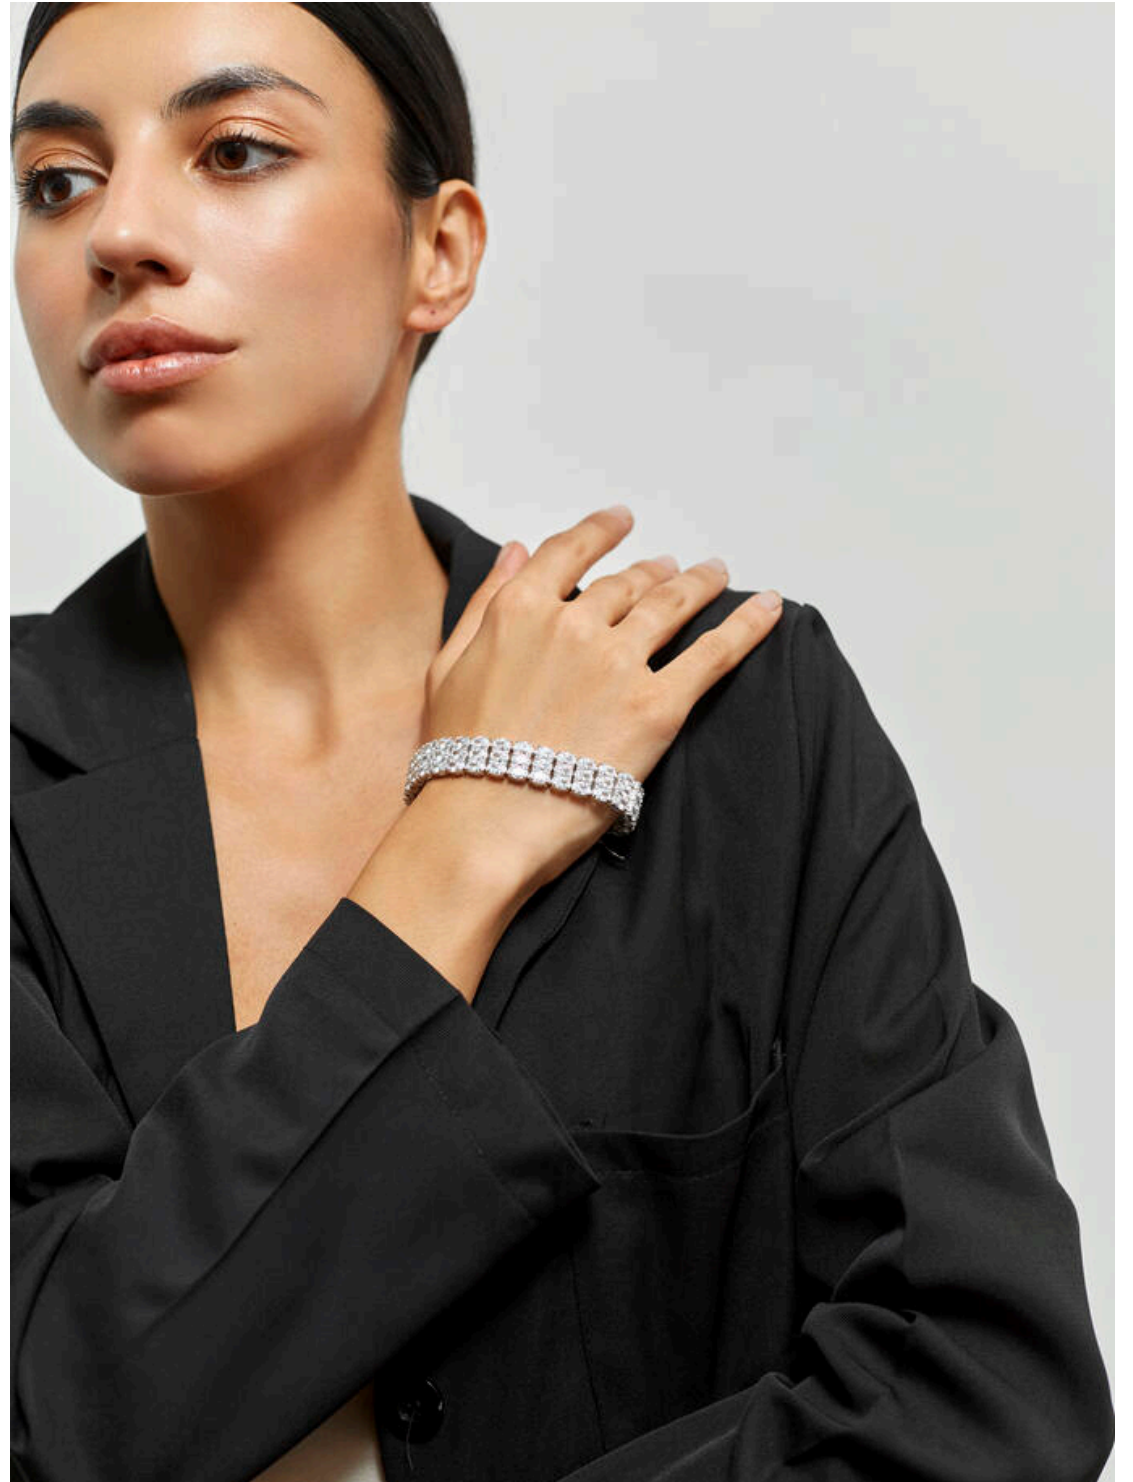

PRISTINE

MODELING AND EVENTS

info@pristine-models.com

[+971 58 558 7096](tel:+971585587096)