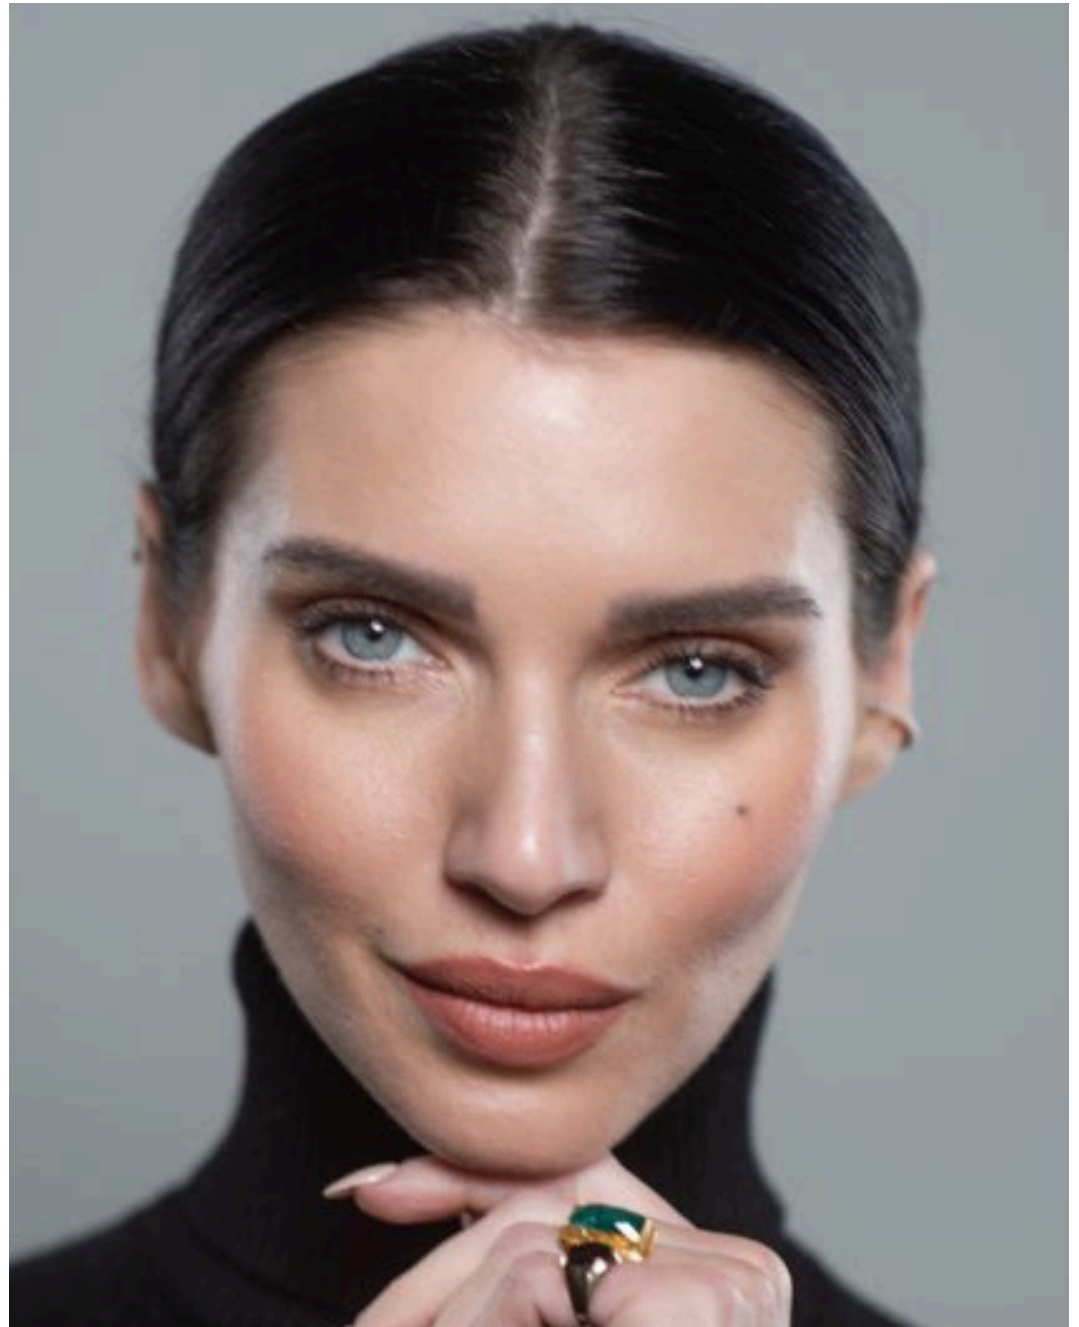

Scarlett

Height: 170cm

Chest: 80cm

Waist: 68cm

Hips: 97cm

Shoes: 37

Dress: S/M

Eyes: Blue

Hair: Dark Brown

PRISTINE

MODELING AND EVENTS

info@pristine-models.com

[+971 58 558 7096](tel:+971585587096)